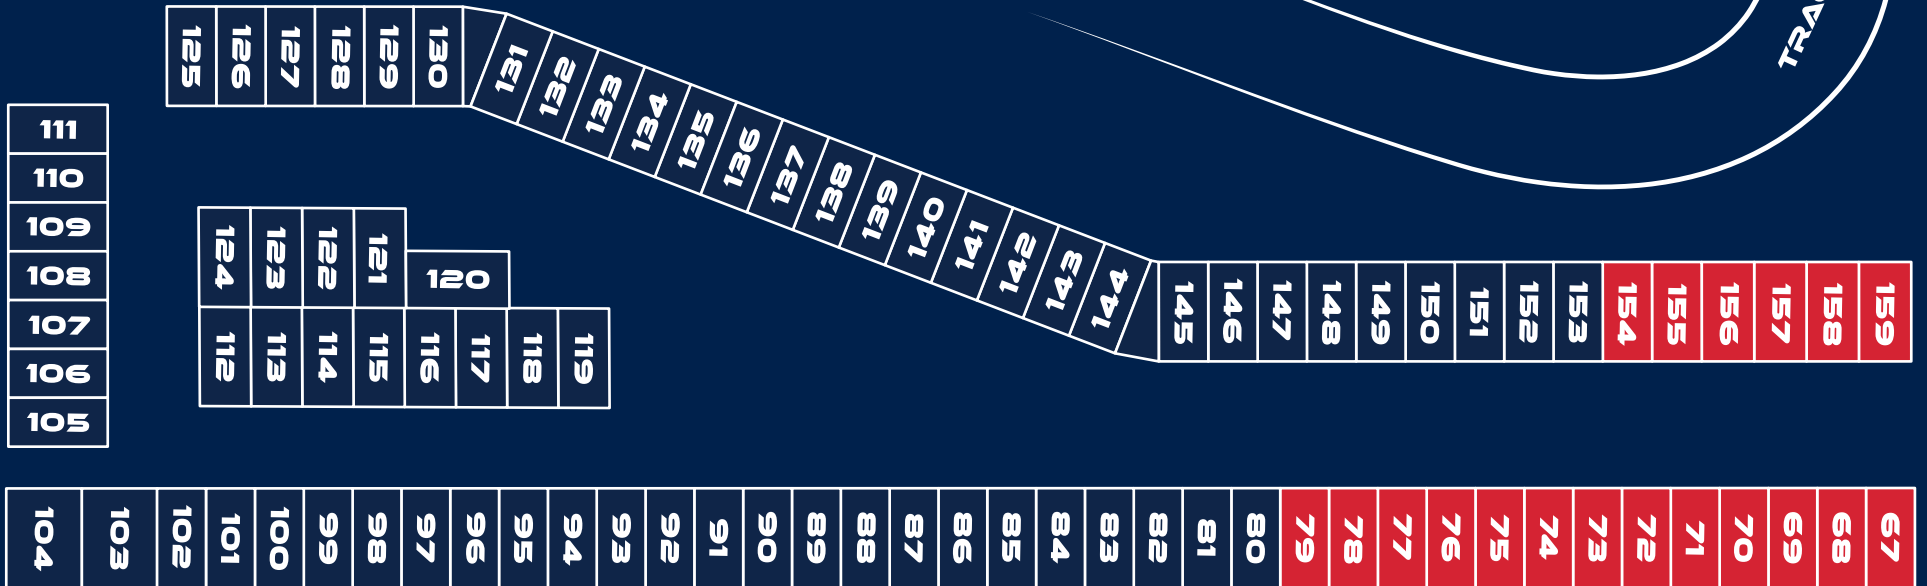

2020 Pit Spaces Availability

Updated: 20th February 2020

Rental Prices

Annual Pit Space Rental - £50 per year

Annual Premium Pit Space Rental - £60 per year

Weekend Pit Space Rental - £25 one-off

Prices are for one space only!

○ = AVAILABLE

● = RESERVED

PARC FERME

DUMMY GRID 1

MAIN BUILDING

| | | | | | | | | | | | | |
|-----|-----|-----|-----|-----|-----|-----|-----|-----|-----|-----|-----|-----|
| 172 | 171 | 170 | 169 | 168 | 167 | 166 | 165 | 164 | 163 | 162 | 161 | 160 |
|-----|-----|-----|-----|-----|-----|-----|-----|-----|-----|-----|-----|-----|